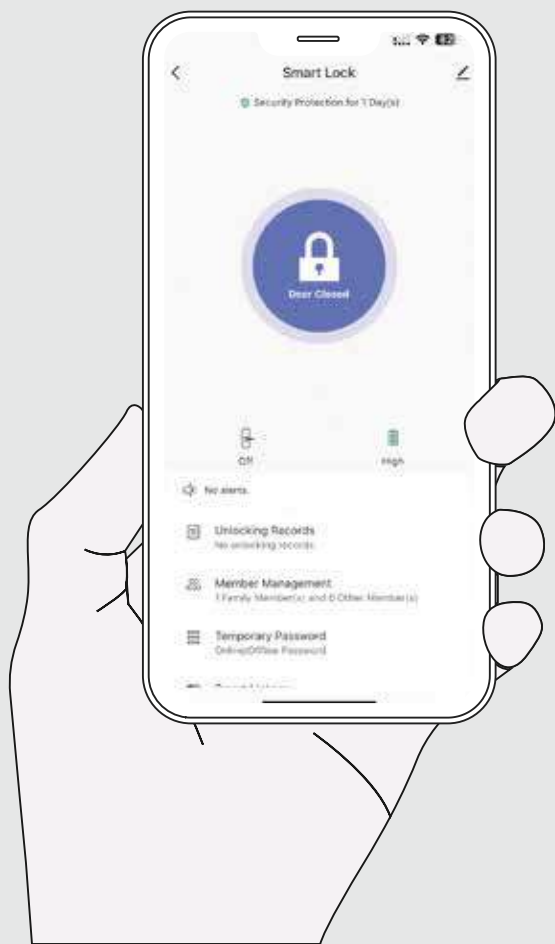

PRESENTING MOBILE-OPERATED **HOME SAFETY.**

THE CATUS **CONNECT** DIGITAL LOCK.

Scan to download the
Godrej Digital Lock App

FEATURES

Mobile APP

The lock can be accessed remotely through mobile app, from anywhere across the globe.

360 Degree

Once registered, sensor recognizes up to 99 fingerprints at any angle.

Pin Code

Register up to 99 unique PINs. Save a password of 4 to 9 digits for enhanced password strength.

RFID Card

Register up to 99 cards for multiple user access.

Mechanical Key

In case of emergency the lock can be opened with mechanical key.

Built-in Wi-Fi

Aids customers to access lock remotely.

OTP

One time Passcode can be generated through mobile, to restrict the access for one time usage.

Time limited password

Passcode (PIN) can be generated through mobile app to access the lock for limited time duration.

Audit Trial

Stay updated with lock/unlock records over app.

Privacy Function

If the privacy button is on, the lock can't be opened from outside by Finger Print, RFID Card or PIN, Only mechanical override and master password is possible.